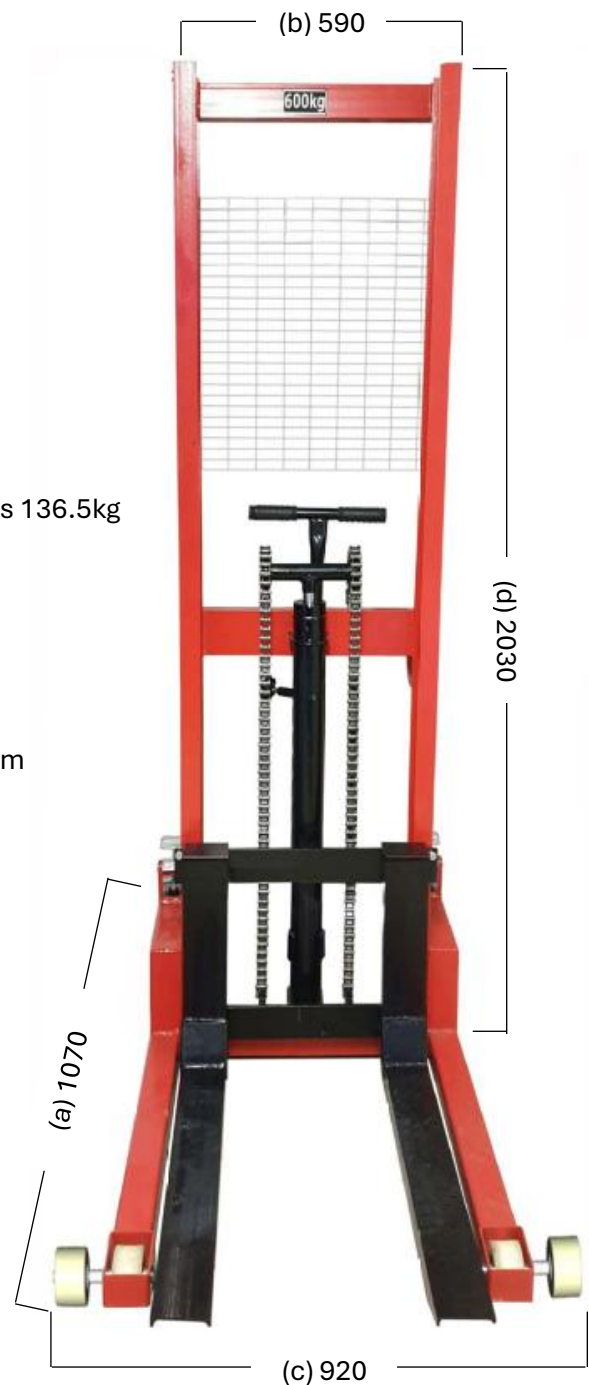

DIMENSIONS UNIVERSAL LIFTER

Length

(a) Total Length of Lifter is 1070mm

Width

(b) Top Width of Lifter is 590mm

(c) Bottom Width of Lifter is 920mm

Height

(d) Total Height of Lifter is 2030mm

Weight

- Total Weight of Lifter (fully assembled, excluding bike/s) is 136.5kg

Lift Capacity

- Maximum Lift Capacity is 600kg

Lift Height

- Maximum Lift Height (clearance above ground) is 1600mm

All dimensions are in millimetres (mm). All weights are in kilograms (kg). Pictures are for illustrative purposes only.

Moto Stacker Pty Ltd
ABN 77 644 940 385

UL-V1.0-010724

www.motostacker.com
info@motostacker.com

Moto Stacker is a Registered Trademark of Horvat Nominees Pty Ltd.
All Product Designs are internationally Registered and Patent Pending.